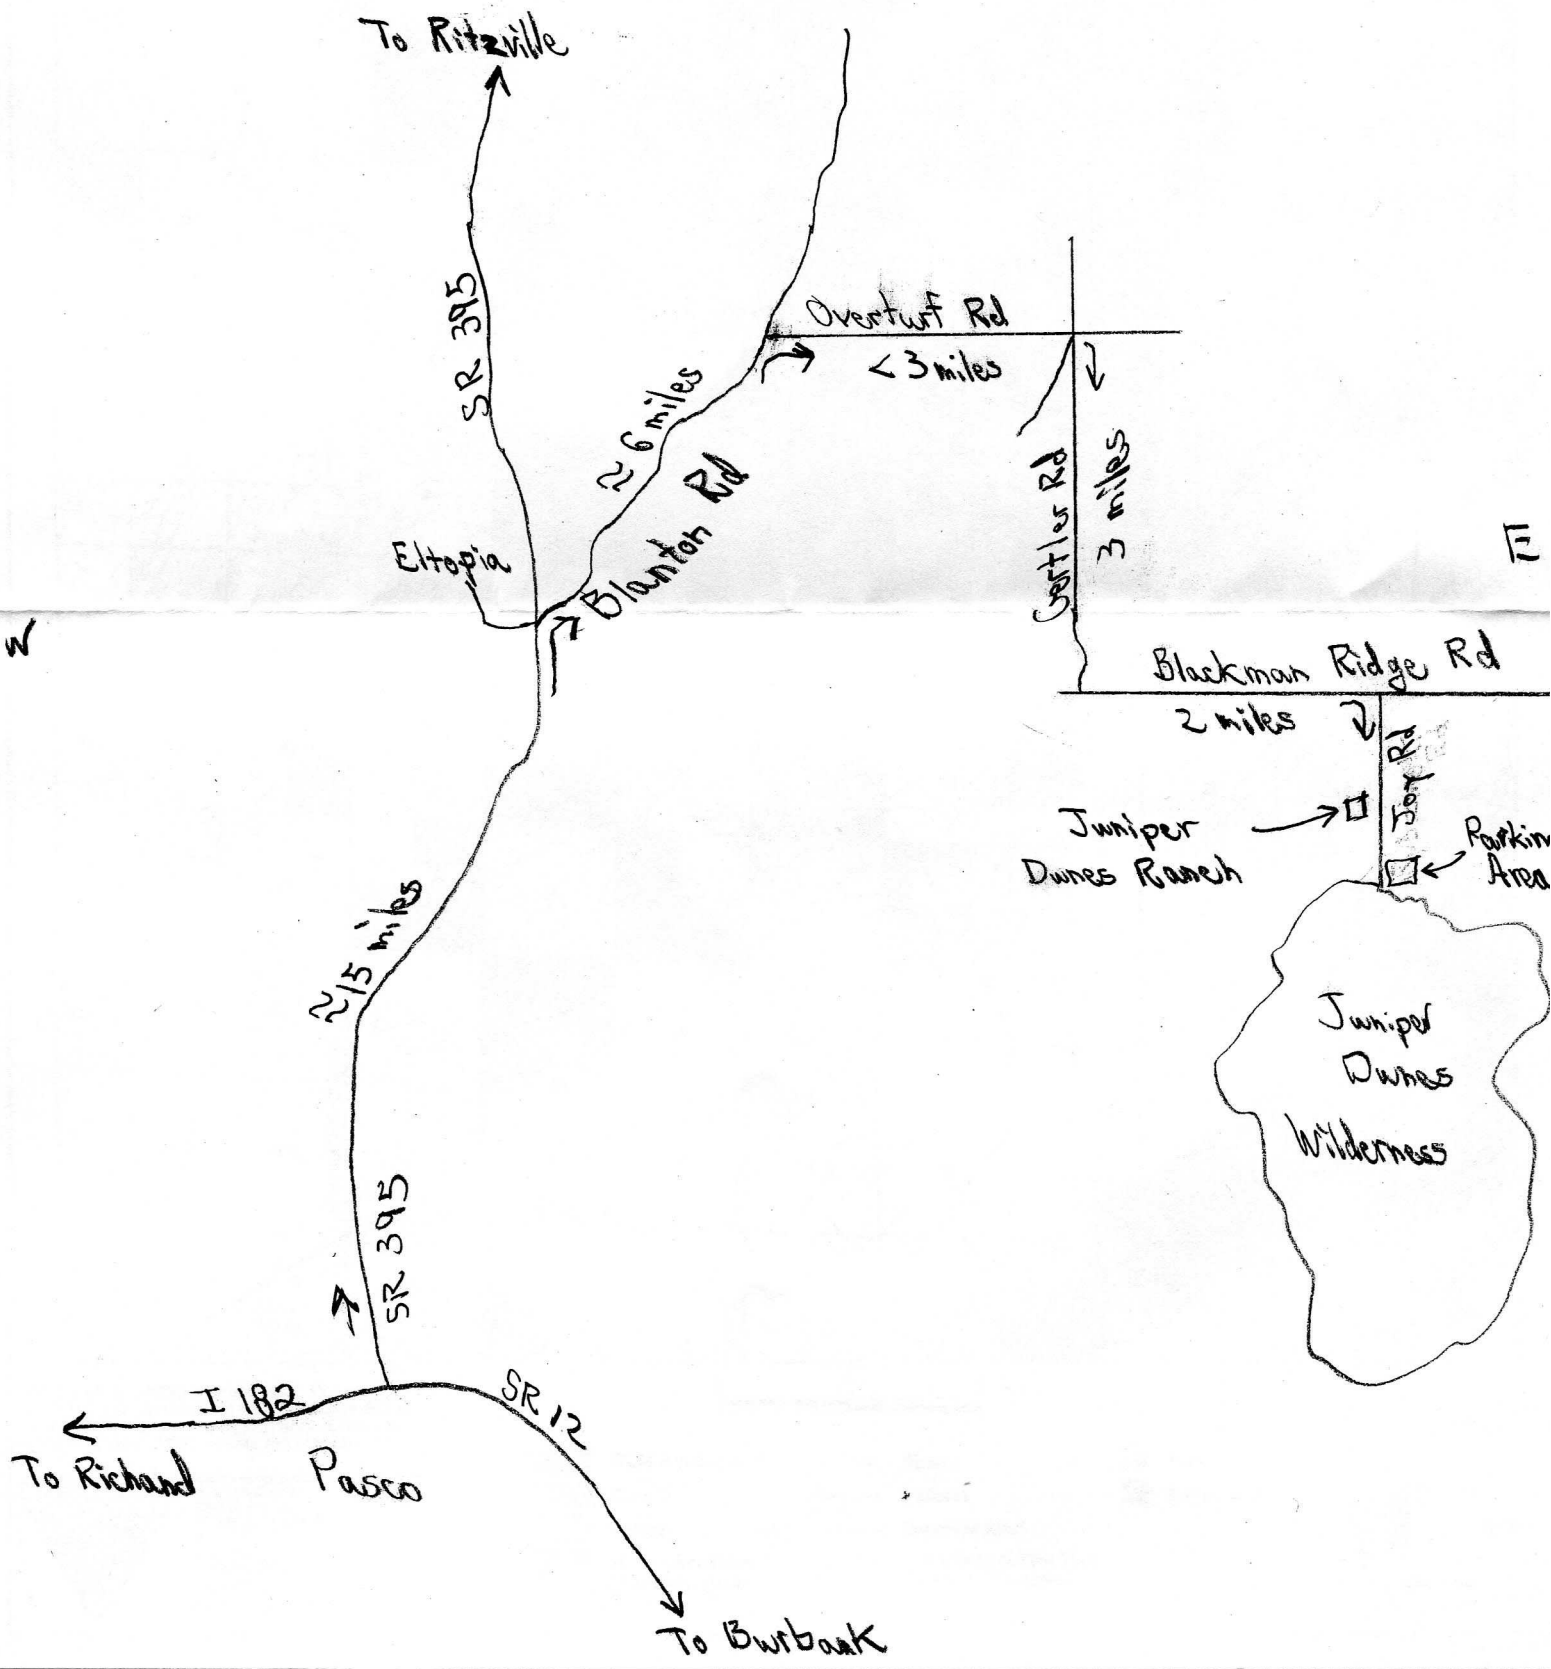

N

To Ritzville

SR 395

Etopia

Blanton Rd

Overturf Rd

< 3 miles

Settler Rd

3 miles

Blackman Ridge Rd

2 miles

Juniper Dunes Ranch

Boy Rd

Parkin Area

Juniper Dunes Wilderness

I 182

Pasco

SR 12

To Richland

To Burbank

W

E